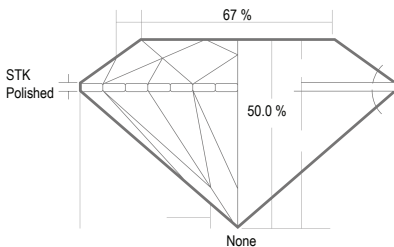

NATURAL DIAMOND REPORT

Report : L04260600004

Date: April 07, 2026

Shape Emerald Step Cut

Carat Weight 0.45 ct

Grading Results

Color Natural Fancy Brownish Yellow

Fluorescence Faint

Clarity SI2

Polish Very Good

Symmetry Very Good

Measurements 5.69 x 3.74 x 2.36 mm

Inscription IDL NDO4260600004

IDL NDO4260600004

For IDL

Chief Gemologist